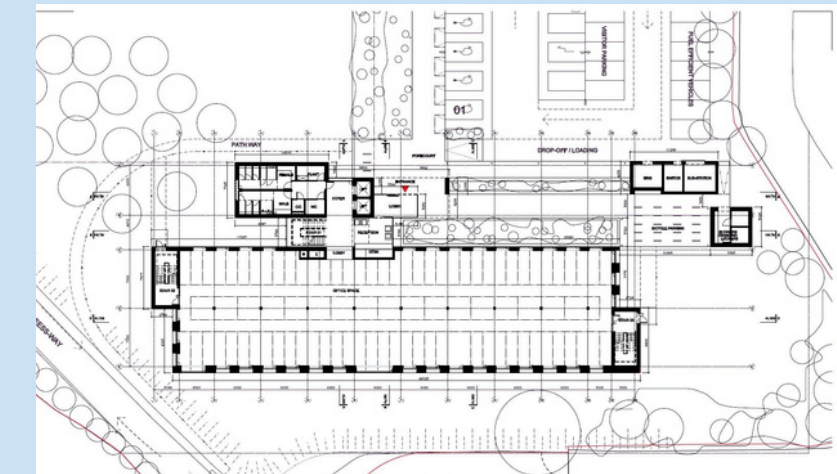

BUILDING DETAILS

c. 3,075 sq m (33,099 sq ft)
GEA facility situated on c. 1.01ha. (2.49 acre) on IDA Business & Technology Park, Athlone

Open plan Grade A office space in two wings over three floors linked by a central core of reception, circulation / access routes, stairs & lift and welfare facilities

137 car parking spaces with accessibility parking, motorbike and bicycle spaces also available

GENERAL

Offices are designed for an open plan layout on a 7.5 x 7m grid with floor-to-ceiling heights of 2.7m (8.8ft).

Toilets, showers and lift fitted

Sale or lease subject to IDA board approval

GROUND FLOOR PLAN

FIRST FLOOR PLAN

SECOND FLOOR PLAN

	Ground Floor area	First floor area	Second Floor area	Total floor area
	<ul style="list-style-type: none">c. 8,961 sq ft(832.5 sq m)	<ul style="list-style-type: none">c. 8,961 sq ft(832.5 sq m)	<ul style="list-style-type: none">c. 8,961 sq ft(832.5 sq m)	<ul style="list-style-type: none">c. 33,099 sq. ft.(c. 3,075 sq. m)