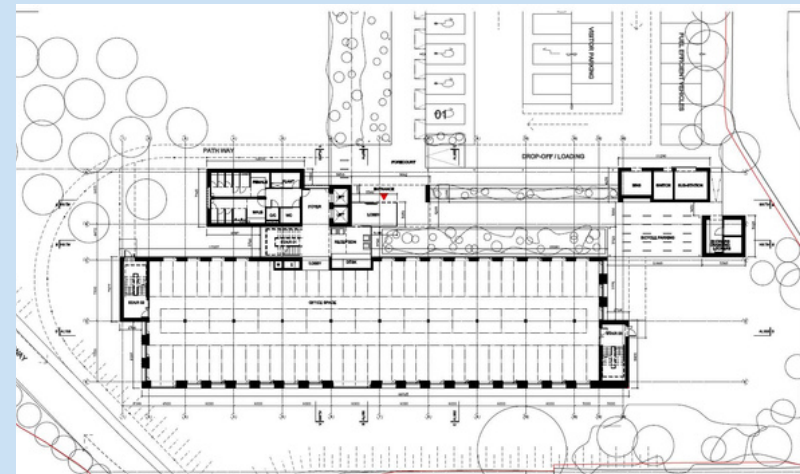

BUILDING DETAILS

c. 3,075 sq m (33,099 sq ft)
GEA facility situated on c. 1.01ha. (2.49 acre) on IDA Business & Technology Park, Athlone

Open plan Grade A office space in two wings over three floors linked by a central core of reception, circulation / access routes, stairs & lift and welfare facilities

137 car parking spaces with accessibility parking, motorbike and bicycle spaces also available

GENERAL

Offices are designed for an open plan layout on a 7.5 x 7m grid with floor-to-ceiling heights of 2.7m (8.8ft).

Toilets, showers and lift fitted

Sale or lease subject to IDA board approval

GROUND FLOOR PLAN

FIRST FLOOR PLAN

SECOND FLOOR PLAN

	Ground Floor area	First floor area	Second Floor area	Total floor area
	<ul style="list-style-type: none">c. 8,961 sq ft(832.5 sq m)	<ul style="list-style-type: none">c. 8,961 sq ft(832.5 sq m)	<ul style="list-style-type: none">c. 8,961 sq ft(832.5 sq m)	<ul style="list-style-type: none">c. 33,099 sq. ft.(c. 3,075 sq. m)