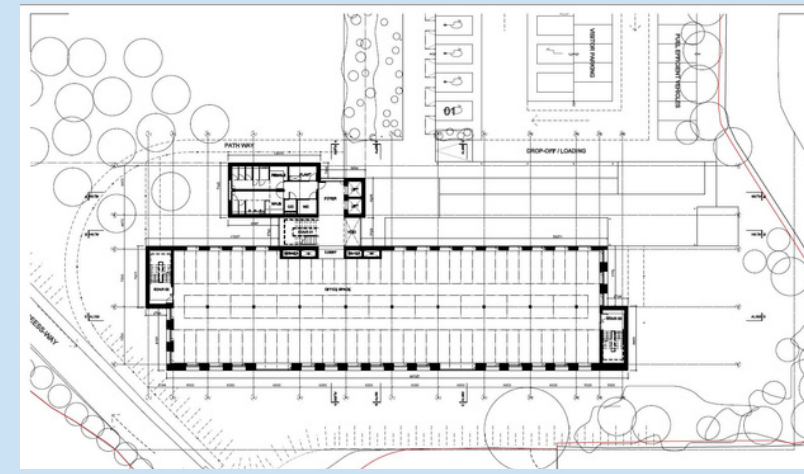

BUILDING DETAILS

c. 3,075 sq m (33,099 sq ft)
GEA facility situated on c. 1.01ha. (2.49 acre) on IDA Business & Technology Park, Athlone

Open plan Grade A office space in two wings over three floors linked by a central core of reception, circulation / access routes, stairs & lift and welfare facilities

137 car parking spaces with accessibility parking, motorbike and bicycle spaces also available

GENERAL

Offices are designed for an open plan layout on a 7.5 x 7m grid with floor-to-ceiling heights of 2.7m (8.8ft).

Toilets, showers and lift fitted

Sale or lease subject to IDA board approval

GROUND FLOOR PLAN

FIRST FLOOR PLAN

SECOND FLOOR PLAN

	Ground Floor area	First floor area	Second Floor area	Total floor area
	<ul style="list-style-type: none">c. 8,961 sq ft(832.5 sq m)	<ul style="list-style-type: none">c. 8,961 sq ft(832.5 sq m)	<ul style="list-style-type: none">c. 8,961 sq ft(832.5 sq m)	<ul style="list-style-type: none">c. 33,099 sq. ft.(c. 3,075 sq. m)